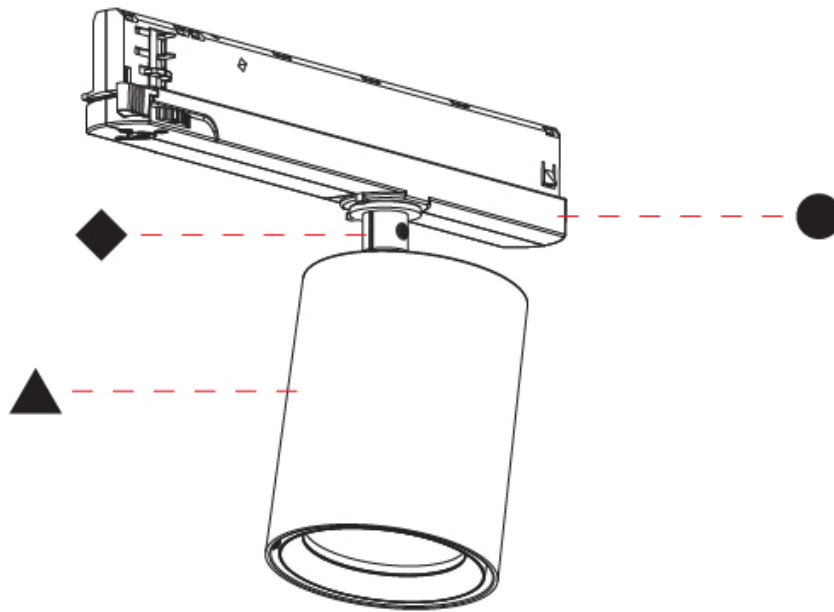

CENTRIQ IN TRACK

A3T218-

PROJECT
TYPE
SPECIFIER
QUANTITY
DATE

A